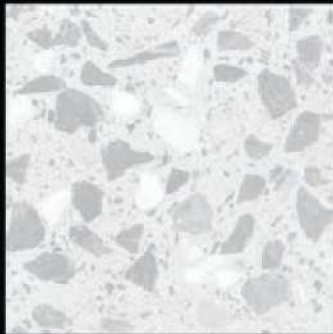

Porto 1622 Dark

**DIGITAL VITRIFIED
PARKING TILES
HEAVY DUTY**

400x400MM

Porto 1623 Light