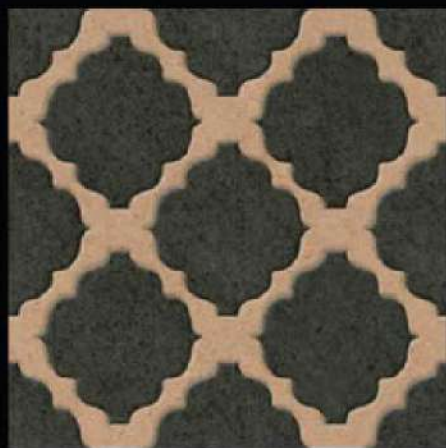

**DIGITAL VITRIFIED
PARKING TILES
HEAVY DUTY**

400x400MM

Porto 1623 Light

Porto 1623 Dark

**DIGITAL VITRIFIED
PARKING TILES
HEAVY DUTY**

400x400MM

Porto 1624

**DIGITAL VITRIFIED
PARKING TILES
HEAVY DUTY**